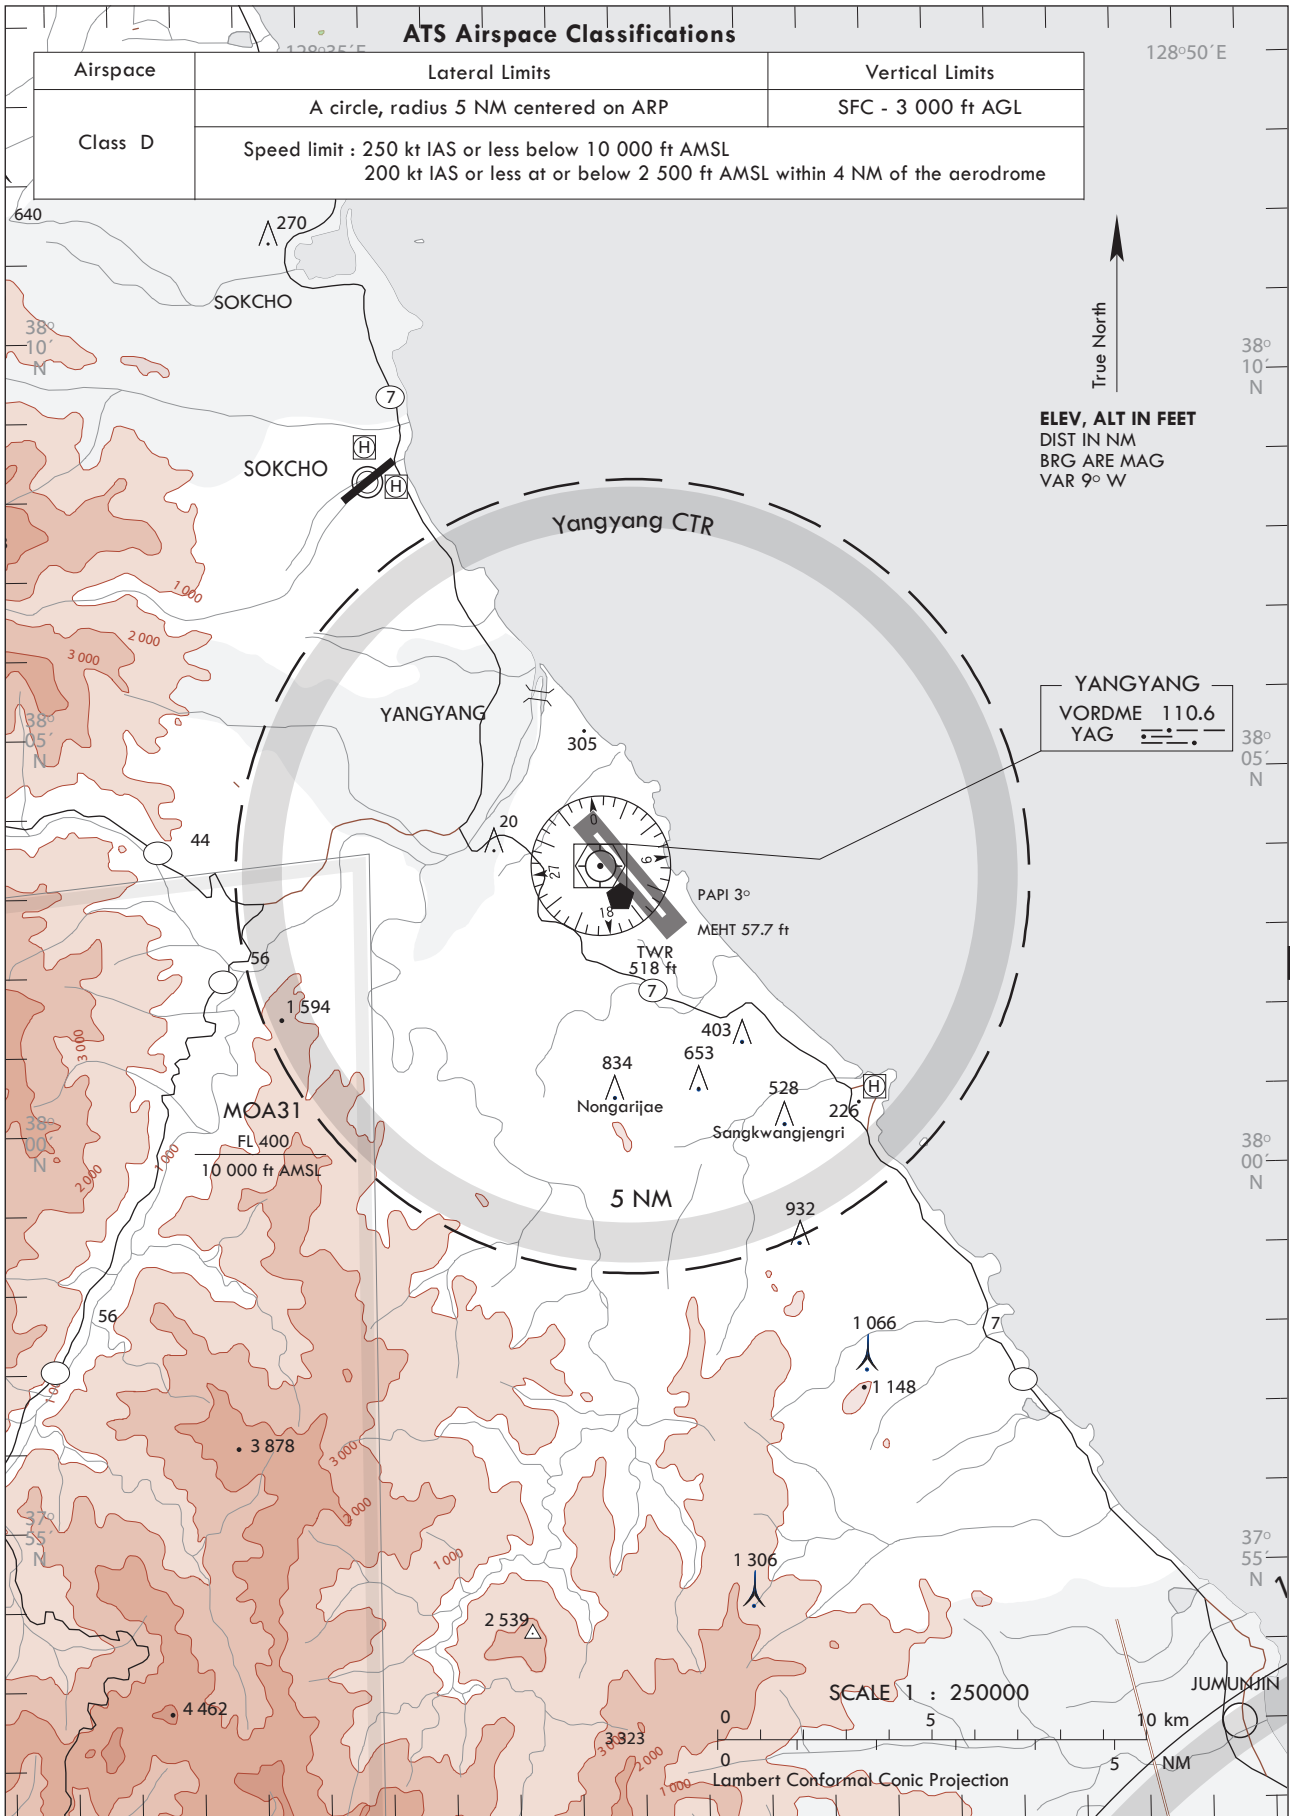

**VISUAL
APPROACH
CHART - ICAO**

AD ELEV **241** ft
HEIGHTS RELATED
TO AD ELEV

GANGNEUNG	APP	124.6	304.0
	DEP	124.6	310.7
YANGYANG	TWR	118.85	123.15
		124.375	240.4

YANGYANG/Yangyang

Change : Information of TWR ALT.